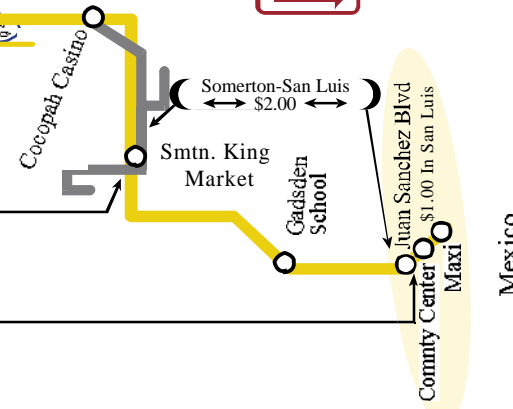

South Bound Rt. Regular \$3.00

5:55 AM - 7:54 PM
Monday - Saturday

North Bound Rt. Regular \$3.00

5:55 AM - 8:57 PM
Monday - Saturday

Central City Rt. Regular \$1.00

5:55 AM - 10:02 PM
Monday - Saturday

Cocopah Rt. Free

7:00 AM - 6:34 PM
Monday - Friday

East Side Rt. Regular \$1.00

7:03 AM - 10:01 PM
Monday - Saturday

North Side Rt. Regular \$1.00

6:00 AM - 10:06 PM
Monday - Saturday

LOOK FOR THIS SIGN

Mexico